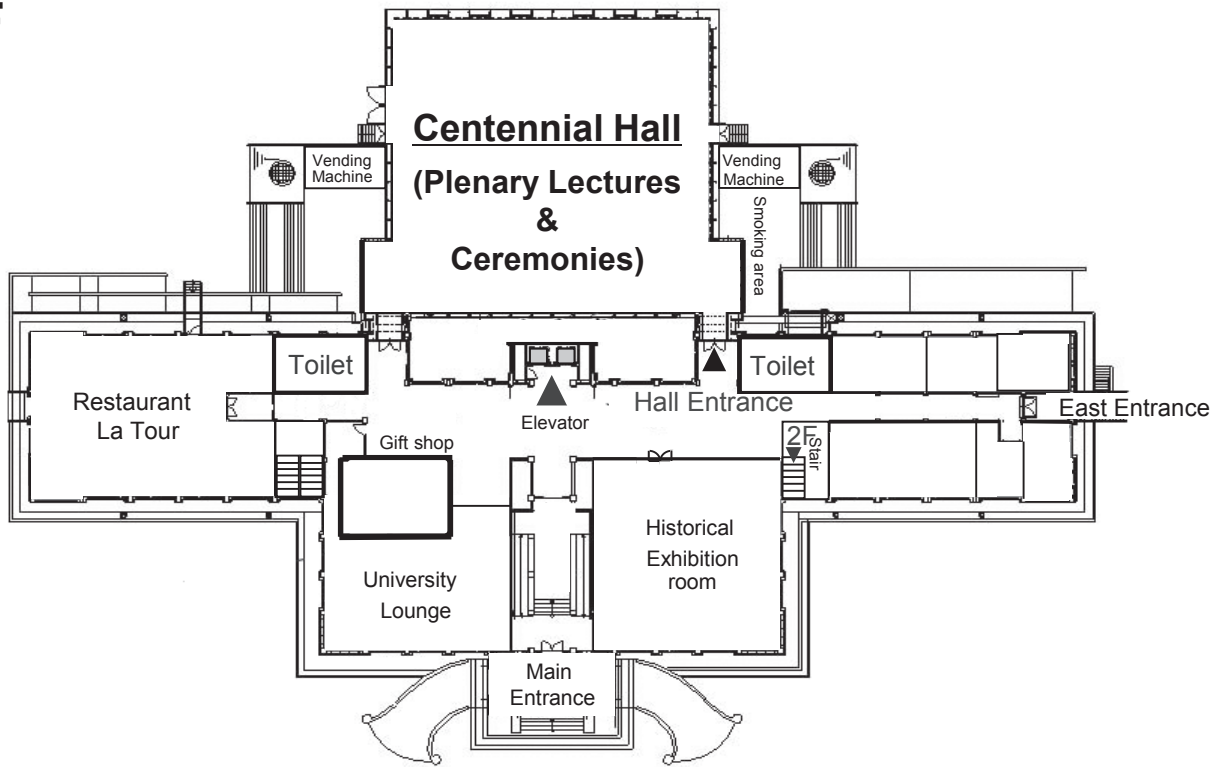

Restaurant and cafeteria in the campus

○: Restaurant and cafeteria where you can use our Lunch Ticket

Kyoto University Clock Tower

1F

Café-Restaurant
"Camphora"

Information  Main Gate 

2F