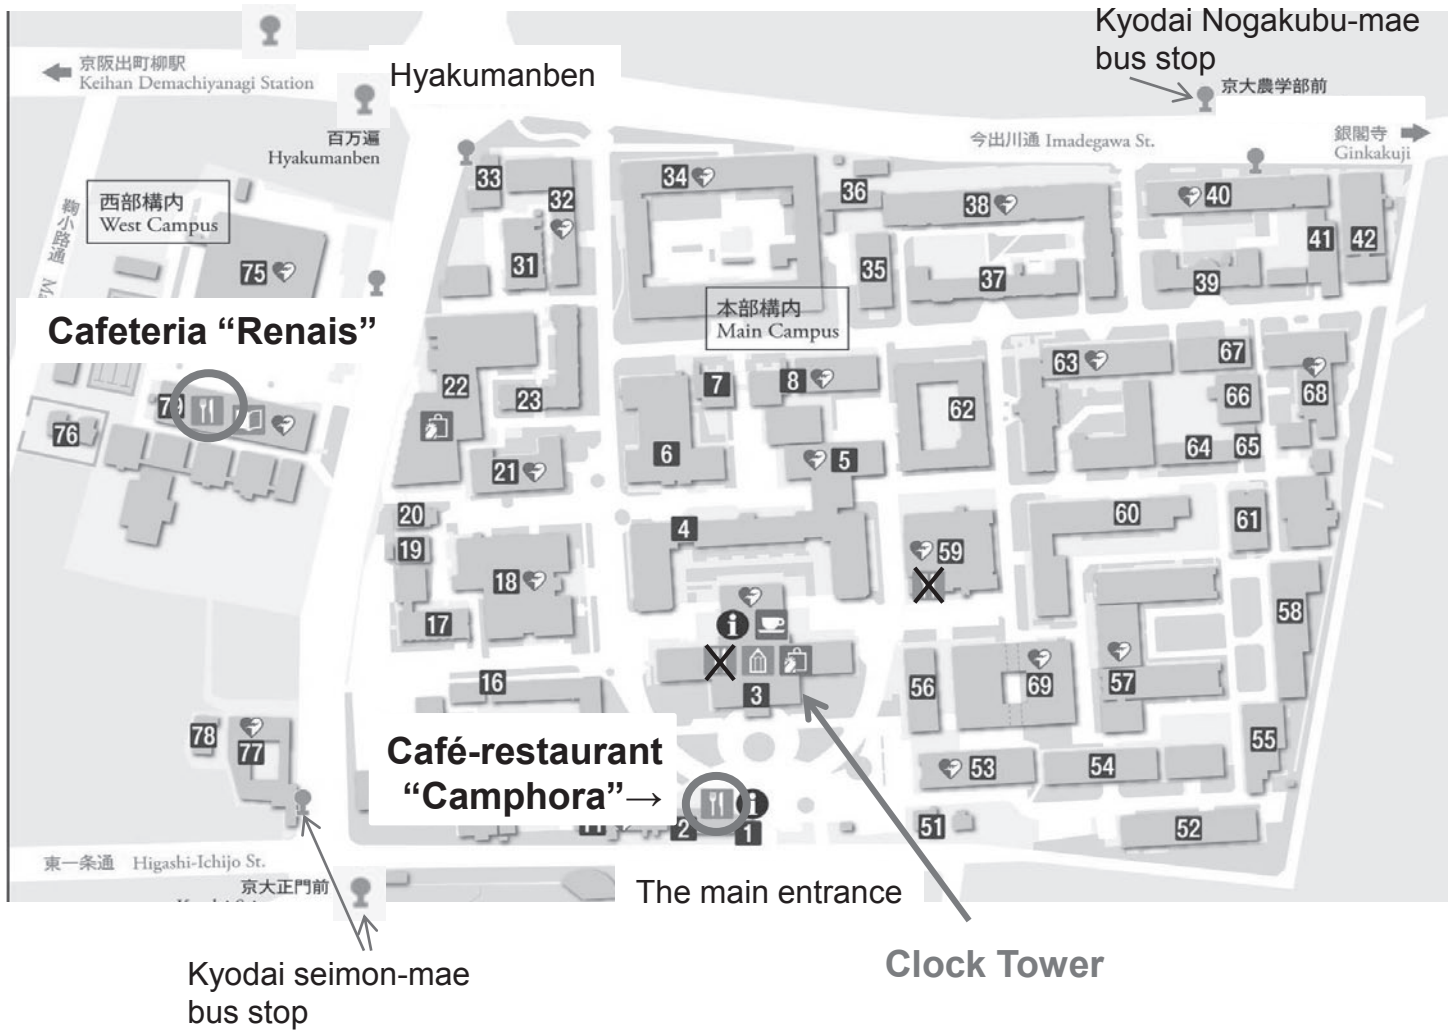

Restaurant and cafeteria in the campus

○: Restaurant and cafeteria where you can use our Lunch Ticket

Kyoto University Clock Tower

1F

Café-Restaurant
"Camphora"

Information  Main Gate 

2F